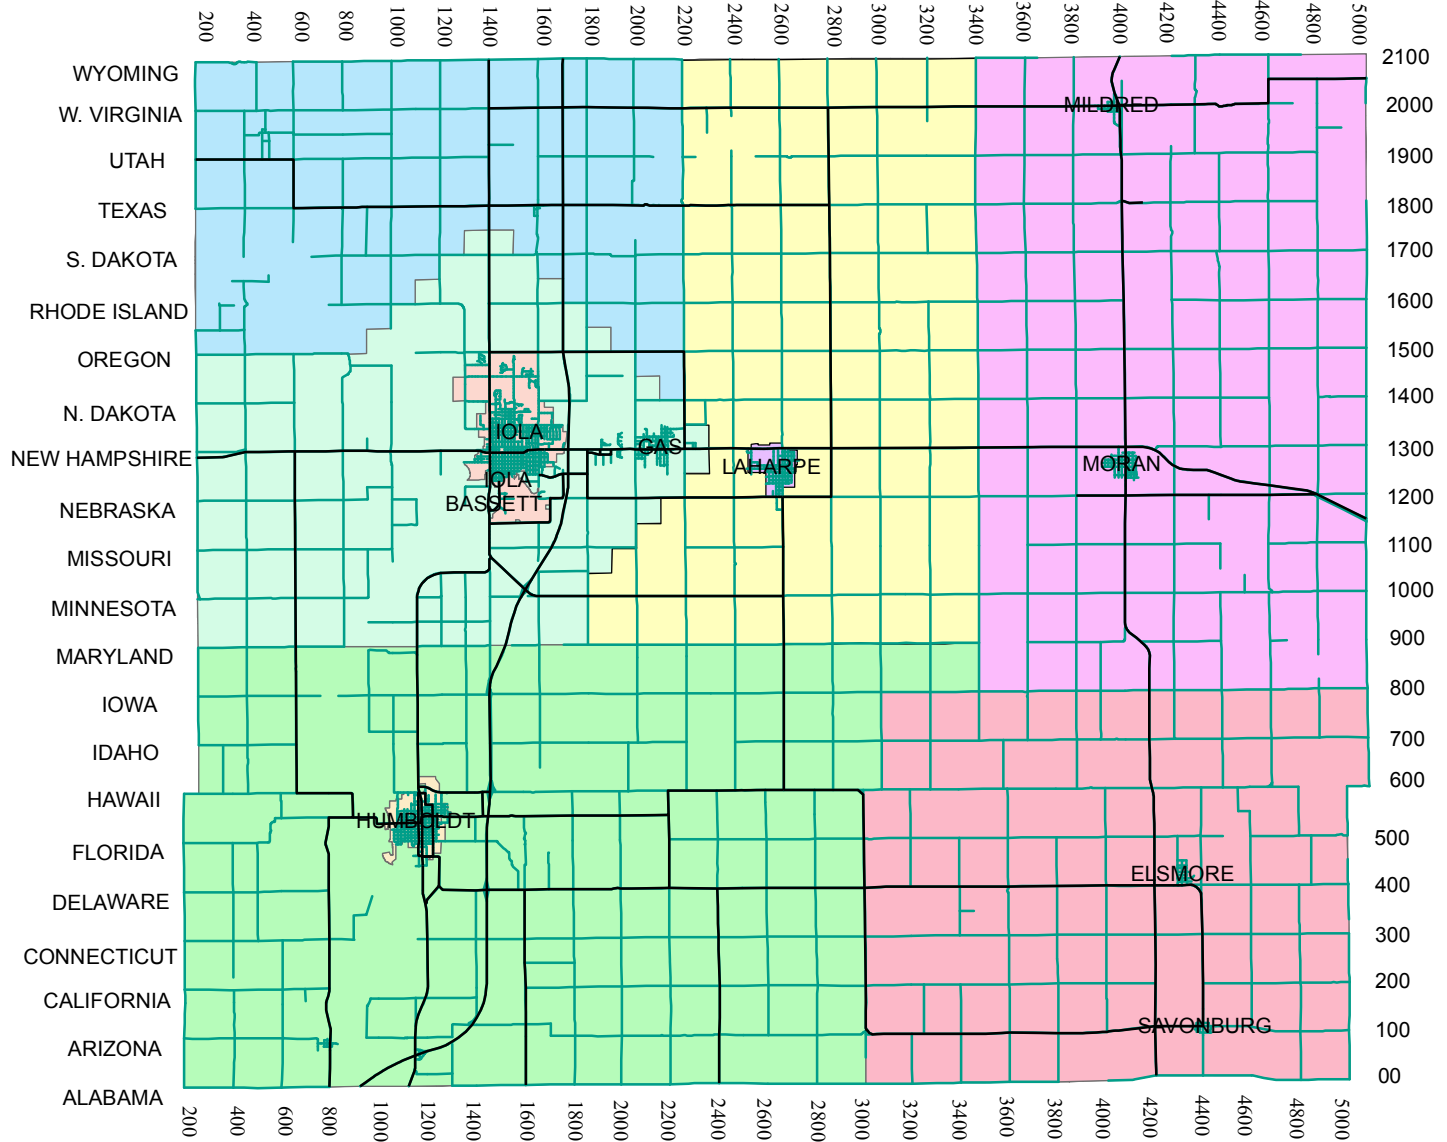

Allen County Fire Districts

Legend

Fire_Dist

- Fire Dist. #2 (Allen Co. Vol. Fire)
- Fire Dist #2 (Iola Fire)
- Fire Dist. #3
- Fire Dist. #4
- Humboldt Fire Dept.
- Iola Fire Dept.
- Laharpe Fire Dept.
- Fire Dist #2 (Laharpe Rural Fire)
- Moran Fire Dept.

Date: 12/12/2013

Drawn by: T Call

THIS MAP WAS CREATED FOR ALLEN COUNTY GOVERNMENT USE.
 IT IS NOT A LEGAL SURVEY. ALLEN COUNTY WILL NOT BE HELD
 RESPONSIBLE FOR ANY ERRORS OR MISREPRESENTATIONS ON THIS MAP.